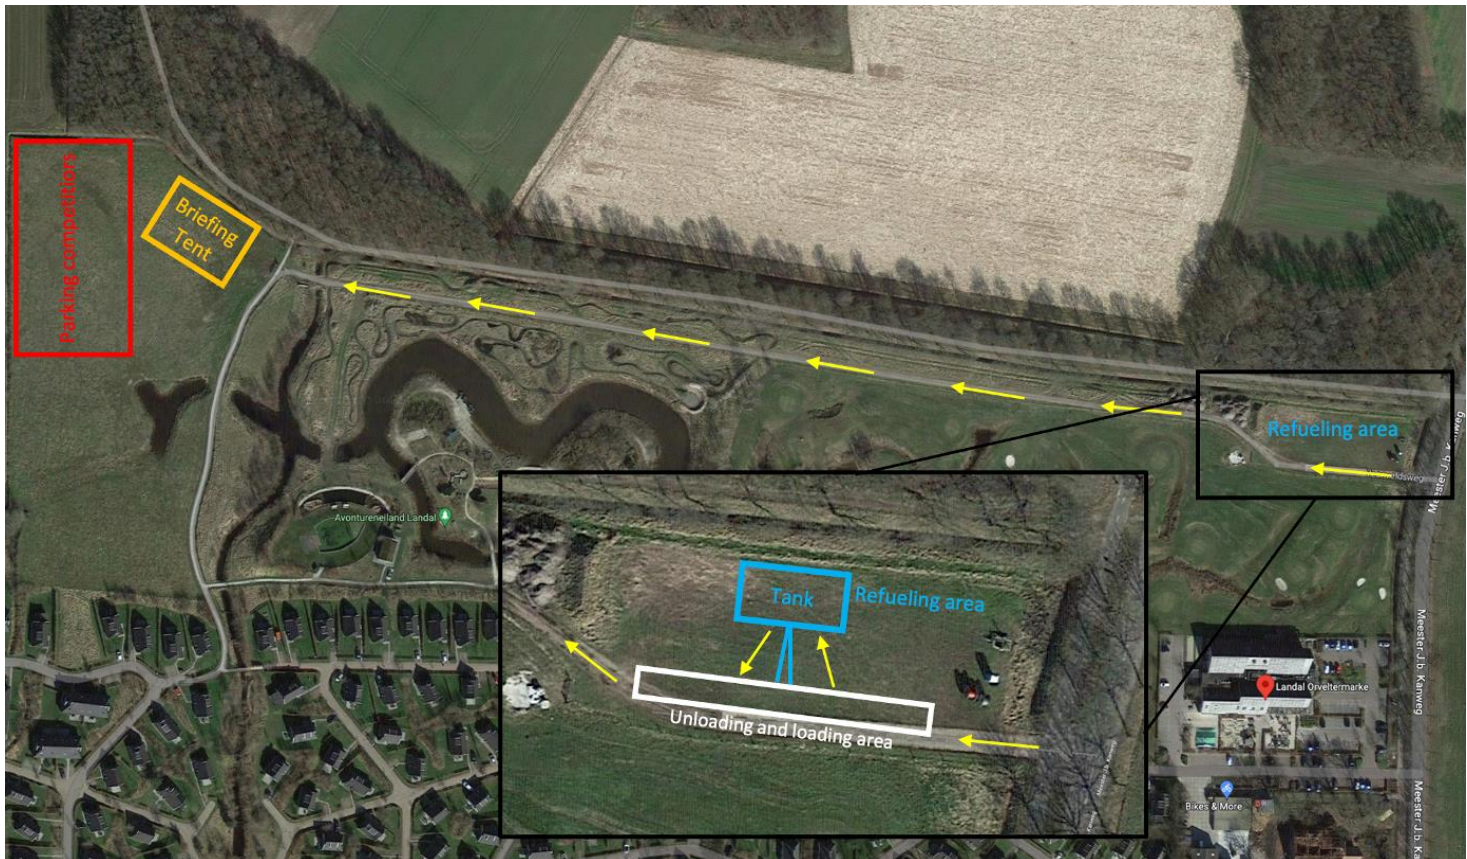

Dear competitor,

Some things that are good to know before you arrive at Landal Green Park Orveltermarke

- Check in, both for the bungalow and the competition are in the briefing tent, see map below.
- Parking at the same field. Pilots can drive to the field using the road assigned with the yellow arrows (navigation set to: "Veenveldsweg, Witteveen")
- Be aware of the mountainbike-trail that's crossing the "Veenveldseweg", drive slowly
- After the check in with Landal you can drive to your bungalow to unload, but after that please park your vehicles on the field.

Red=parking, Yellow=briefing tent and Blue = refueling

See you all soon,

Organisation Dutch Balloon Trophy 2023